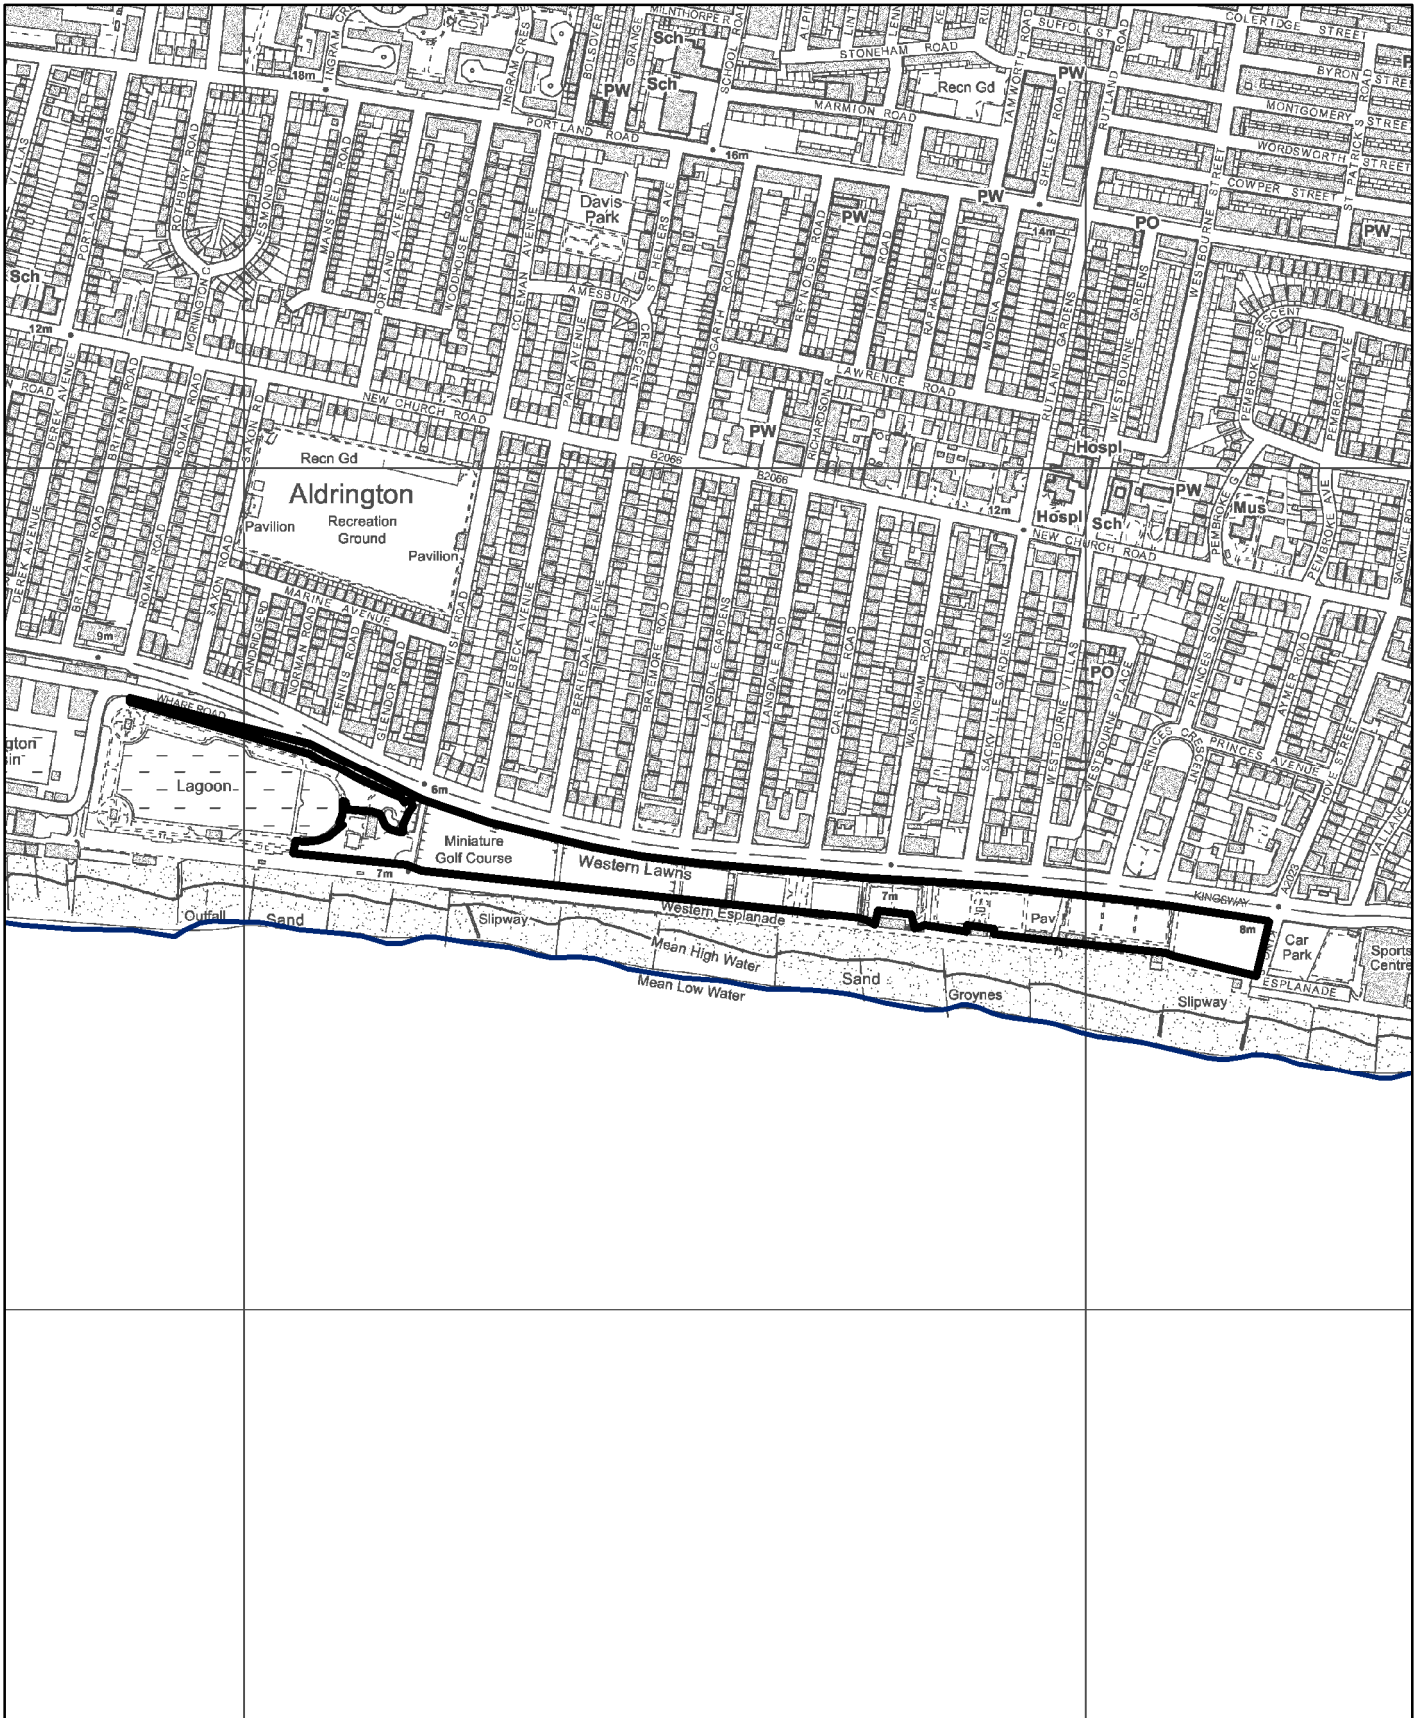

BH2022 02830 - Hove Western Lawns And Hove Lagoon

Scale: 1:9,000